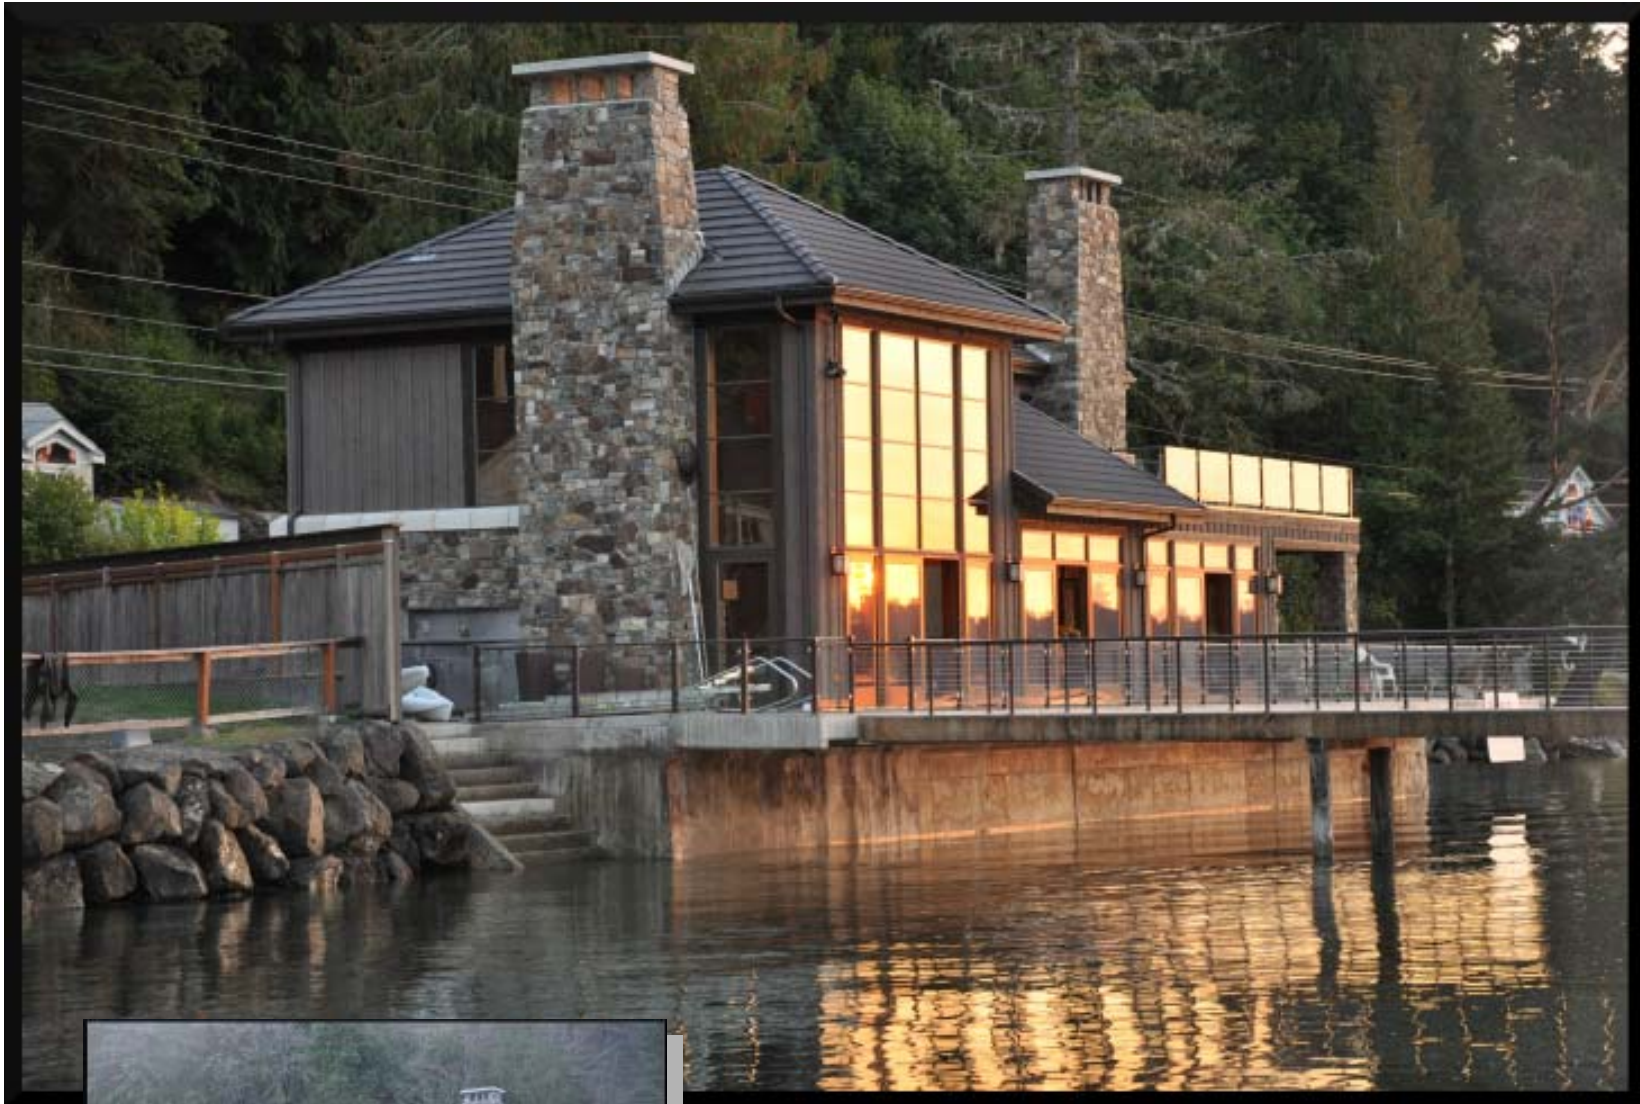

Commercial
Window Systems